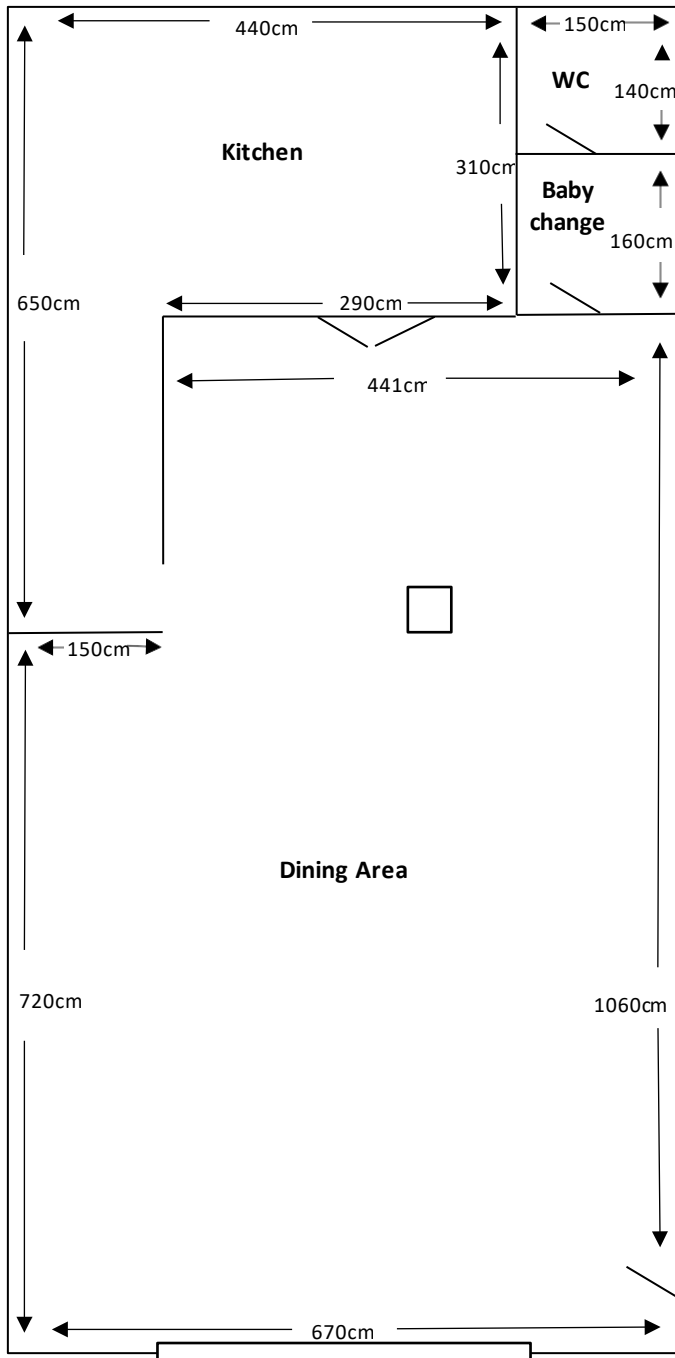

# FLOOR PLAN – GESHMAK, CLIVE ST, CAERPHILLY

SCALE = 1:100